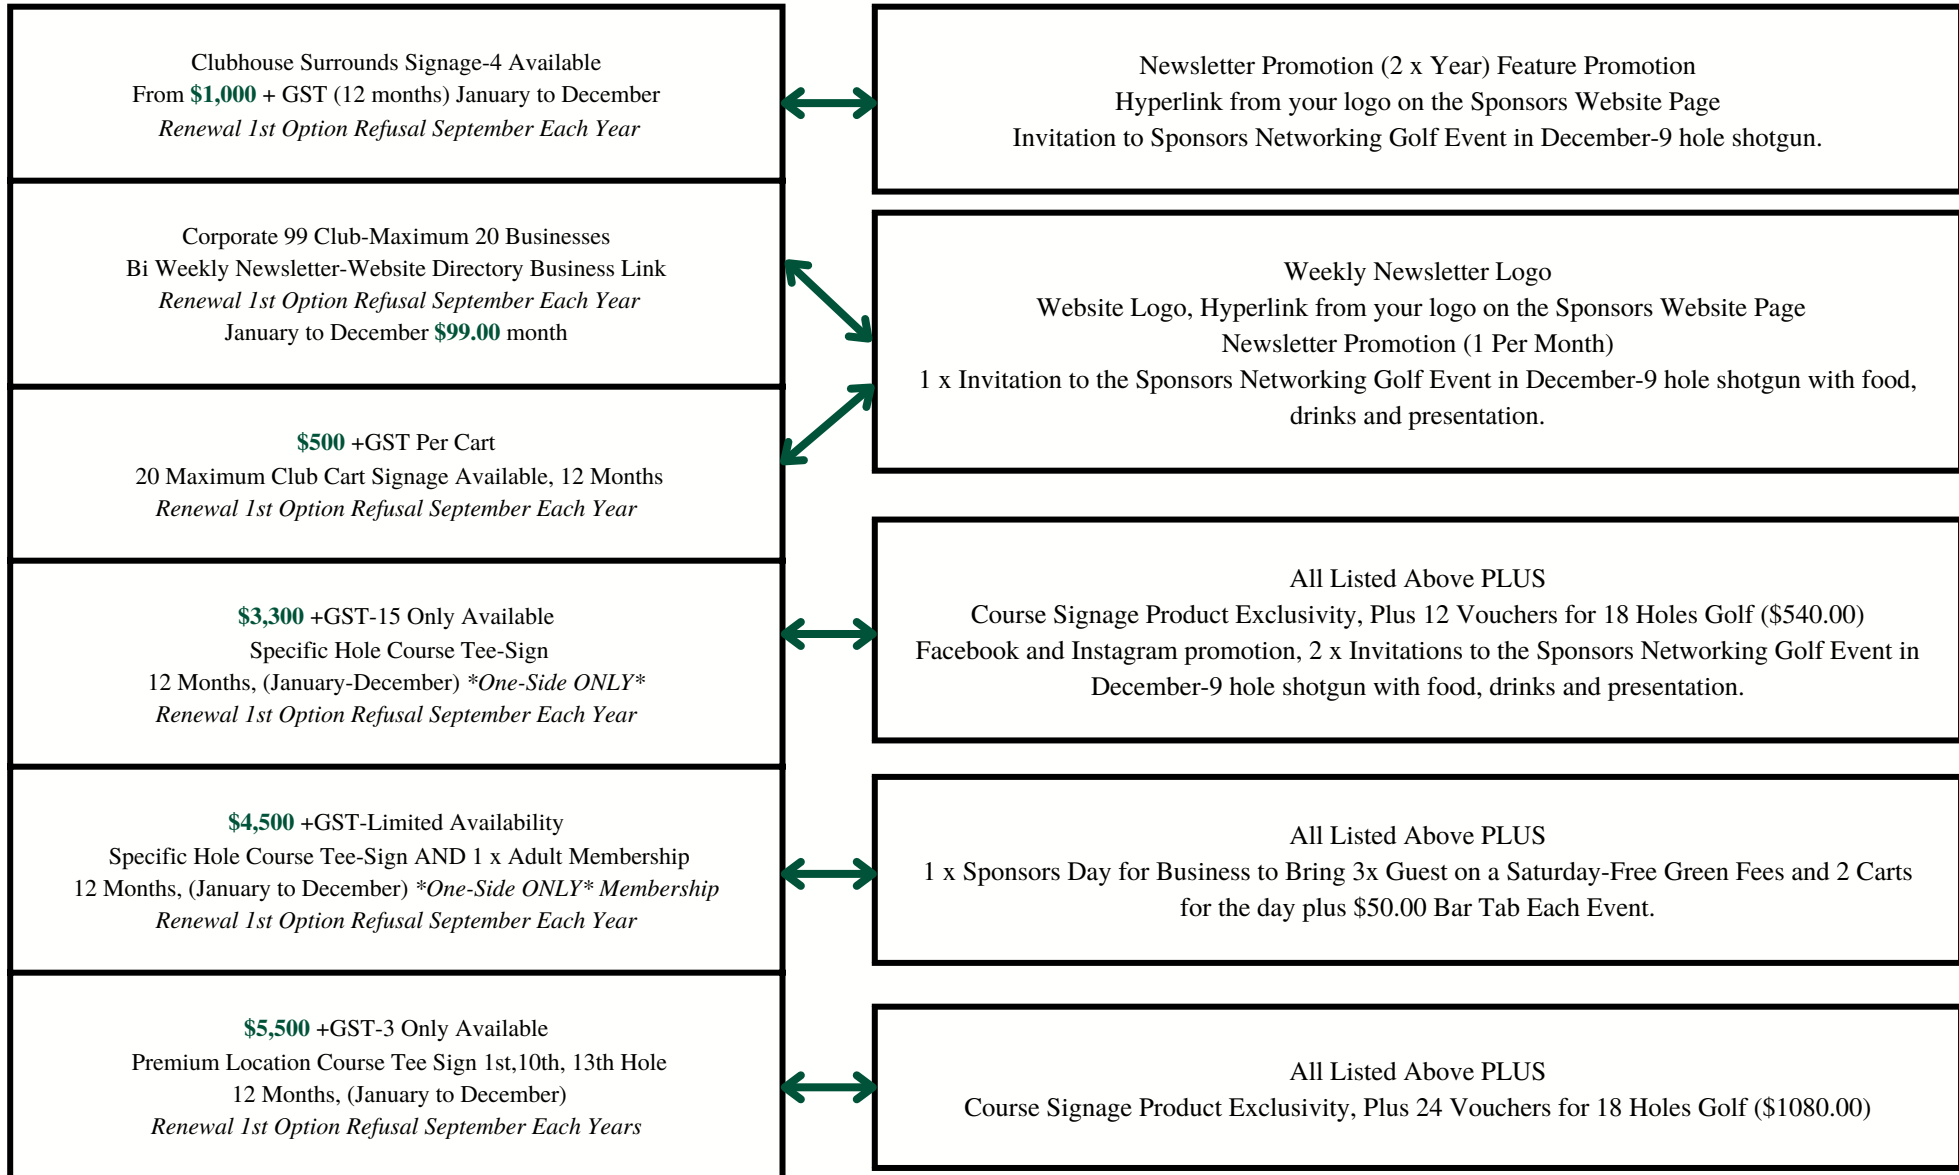

The club's facilities include a Par 71 (men) Par 74 (women), 18 hole golf course, practice fairway, chip and putt and bunker practice area. The clubhouse has dedicated function facilities for weddings, conferences & seminars and group meetings, supported by a bar & range of catering services to accommodate any function, small or large in size.

Sponsorship Options

What's included?

Tee Signage

To celebrate our sponsors, we have large quality signage on the golf course to communicate your business with the members and guests.

Our Tee-Signs offer **MORE EXPOSURE** for **YOUR BUSINESS**.

<input type="checkbox"/>	Clubhouse Surrounds Signage-4 Available From \$1,000 + GST (12 months) January to December <i>Renewal 1st Option Refusal September Each Year</i>
<input type="checkbox"/>	Corporate 99 Club-Maximum 20 Businesses Bi Weekly Newsletter-Website Directory Business Link <i>Renewal 1st Option Refusal September Each Year</i> January to December \$99.00 month
<input type="checkbox"/>	\$500 +GST Per Cart 20 Maximum Club Cart Signage Available, 12 Months <i>Renewal 1st Option Refusal September Each Year</i>

<input type="checkbox"/>	\$3,300 +GST-15 Only Available Specific Hole Course Tee-Sign 12 Months, (January-December) *One-Side ONLY* <i>Renewal 1st Option Refusal September Each Year</i>
<input type="checkbox"/>	\$4,500 +GST-Limited Availability Specific Hole Course Tee-Sign AND 1 x Adult Membership 12 Months, (January to December) *One-Side ONLY* <i>Membership Renewal 1st Option Refusal September Each Year</i>
<input type="checkbox"/>	\$5,500 +GST-3 Only Available Premium Location Course Tee Sign 1st,10th, 13th Hole 12 Months, (January to December) <i>Renewal 1st Option Refusal September Each Years</i>